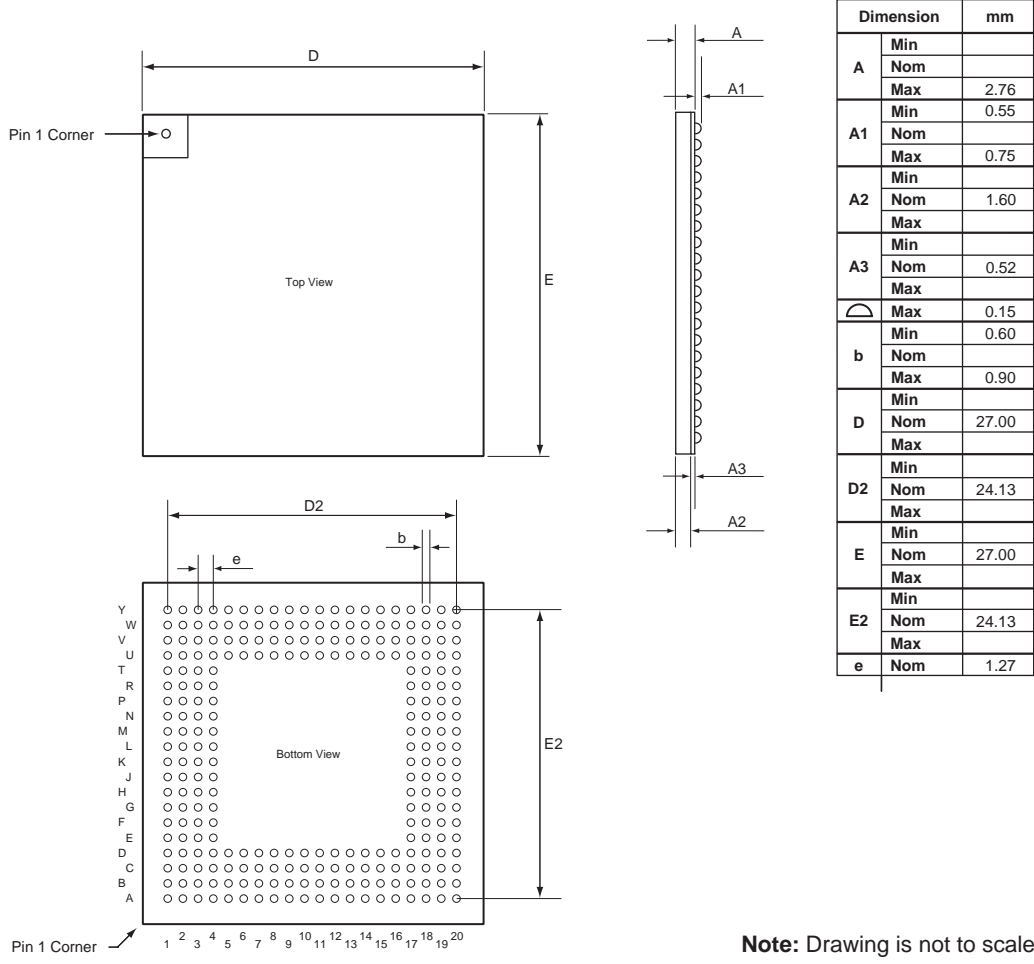

**ETRAX 100LX MCM 2+8  
BGA  
Ball Grid Array Package - Mechanical Drawing**

**Note:** Drawing is not to scale.

---